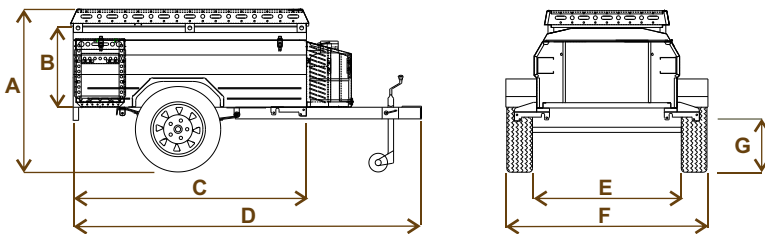

Features

- A deep body of over 500 mm for those larger items
- Large 14 inch wheels for rough terrain, plus spare wheel
- Four adjustable extension legs providing stability on uneven terrain
- A robust steel roof rack that provides facilities for ratchet straps or ropes in any position
- Fitted with a secure, padlockable gas cylinder compartment for two 5kg gas cylinders mounted on the front A-Frame
- Robust chassis, A-Frame and floor plates
- Provision to attach an optional 2-man tent onto the roof rack
- A wide rear tailgate with a robust locking mechanism including padlockable facility
- A gas lift assisted flip-up, padlockable trailer lid allowing for easy access to the trailer interior even with the 2-man tent attached
- 6 inch adjustable jockey wheel
- 36 inch 8 blade leaf springs
- 8 ring holders for securing luggage inside
- Very sturdy coupler
- Strong construction using 30% more steel than standard trailers allowing for 4x4 conditions
- Aluminium handle

Dimensions

A	Height (over all)	1250 mm
B	Height	640 mm
C	Length (body)	1805 mm
D	Length (over all)	2750 mm
E	Width (body)	1135 mm
F	Width (over all)	1575 mm
G	Ground Clearance	265 mm

Technical Info

Tare Mass	280 kg
GVM	750 kg
Pay Load	470 kg
Brakes	None
Axle Length	1400 mm
Axle Capacity	1250 kg
Leaf Springs	8 Blade 36 inch
Wheels	185 x 14 inch